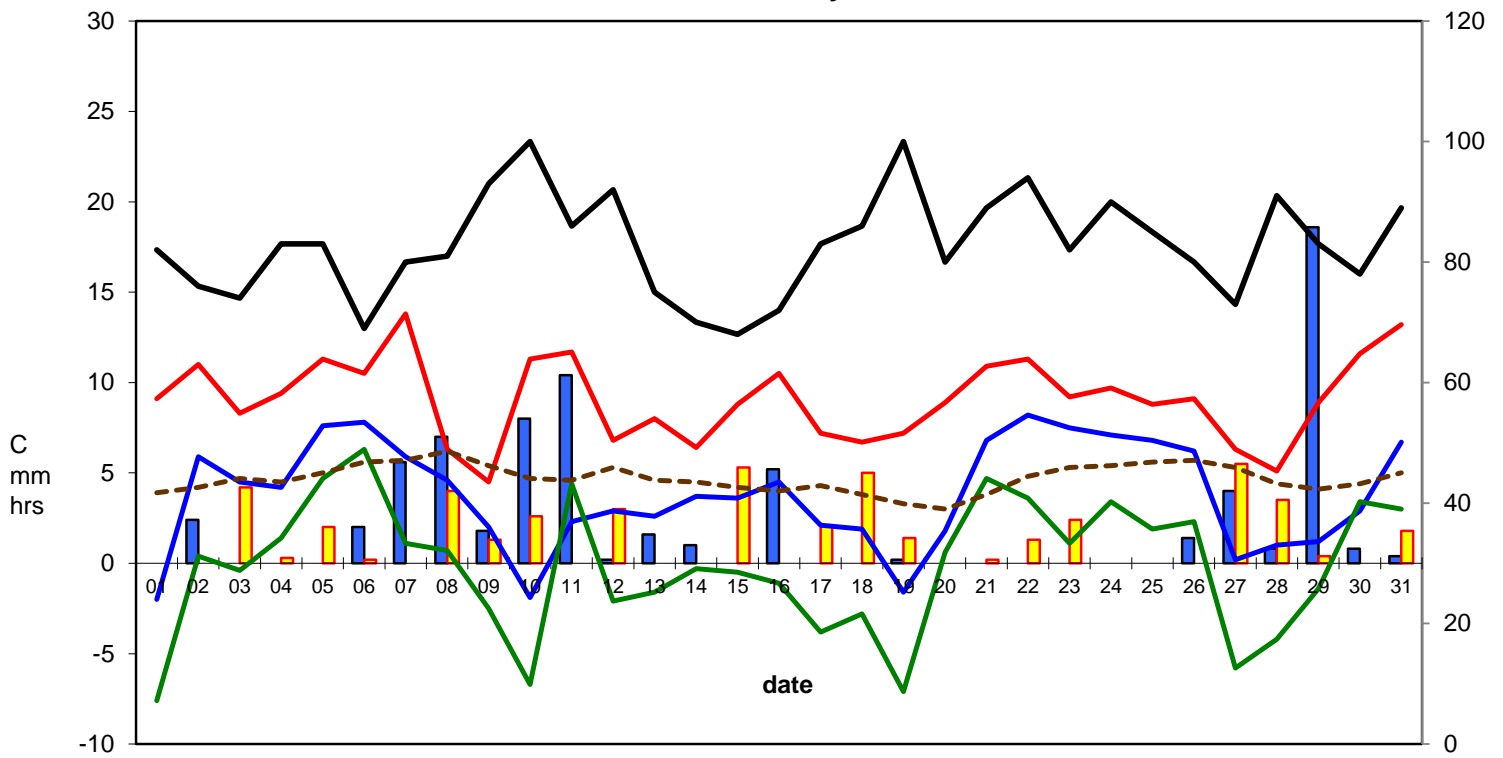

RBGE Weather January 2020

■ Rainfall
 ■ Sunshine
 — Max temp.
 — Min temp.
 — Grass min.
 - - - 30cm soil
 — RH @ 9am

Monthly summary:

	Max temp.	Min temp.	Grass min.	30cm soil	RH %	Rain/Snow	Sunshine	
minimum	4.5	-2.0	-7.6	3.0	68 %	0.0	0.0	
maximum	13.8	8.2	6.3	6.2	100 %	18.6	5.5	total rain: <u>71.4mm</u>
mean	9.1	3.8	-0.2	4.7	83 %	2.3	1.5	total sun: <u>46.5hrs</u>