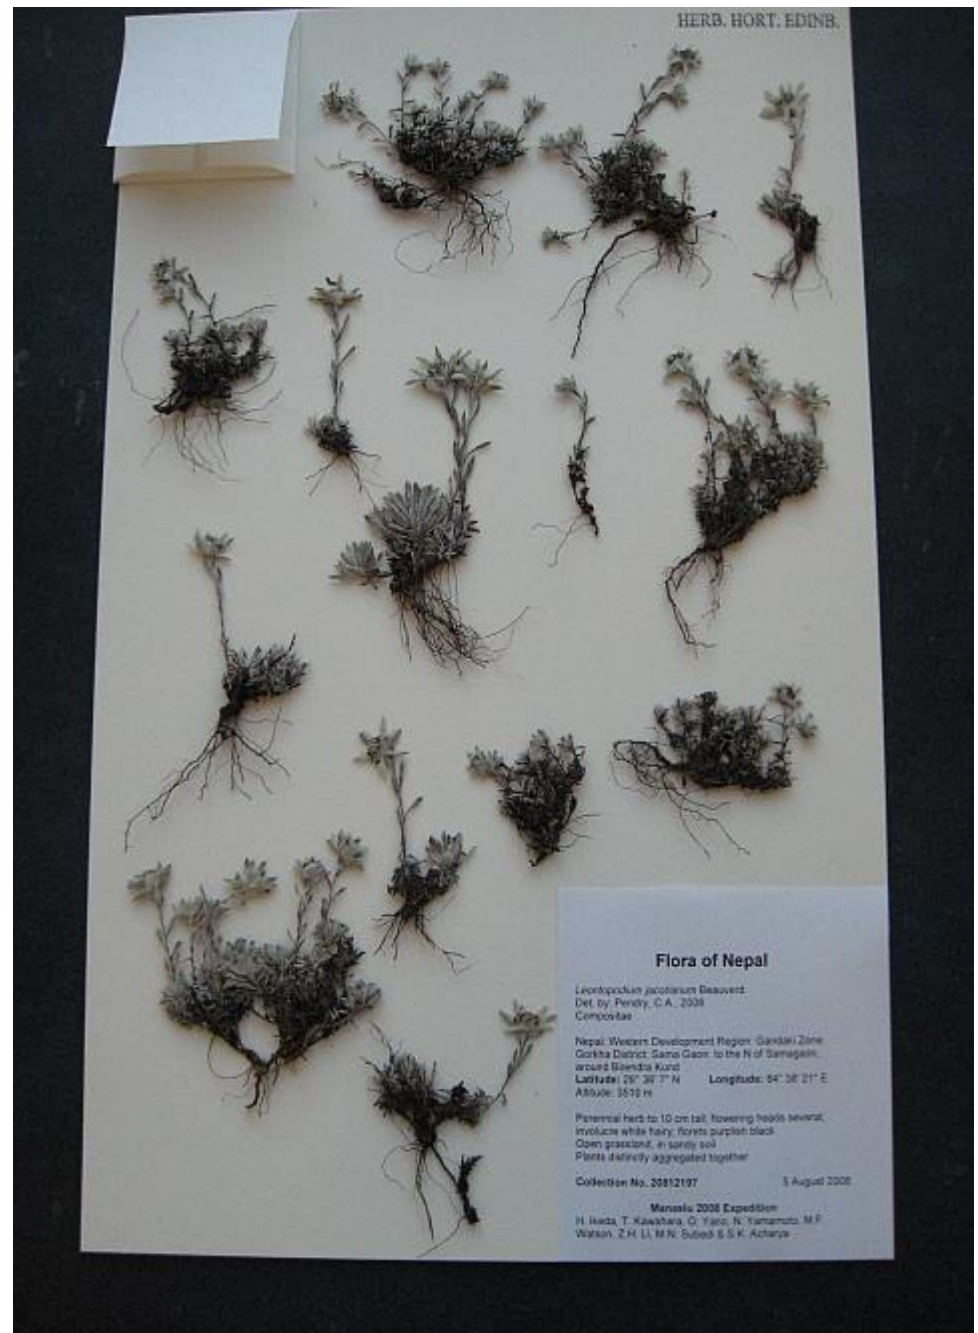

**Field collections for
the herbarium**

Kate Eden

**How good collecting can
make specimens quicker
to mount and easier to
preserve long term.**

6 basic reminders:

1. The
herbarium
sheet is
42 x 26.5
cm

WEEK NIGHT EDITION